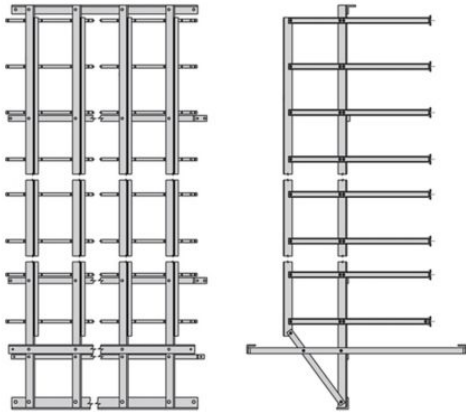

Eaton SB60408409TG

Catalog Number: SB60408409TG

Eaton B-Line series double sided 30 inch shelf width distribution frame, 84" height, 43.62" length, 30" width, 9 vertical with 8 shelves, ASTM A36 structural steel, Telco gray powder coat, Universal distribution frame double sided

General specifications

Product Name
Eaton B-Line series double sided 30 inch shelf width distribution frame

Catalog Number
SB60408409TG

UPC
799038032106

Product Length/Depth
43.62 in

Product Height
84 in

Product Width
30 in

Product Weight
567.321 lb

Certifications
Not Applicable

Product specifications

Type

Universal distribution frame double sided, 9 vertical with 8 shelves

Material

Steel

Application